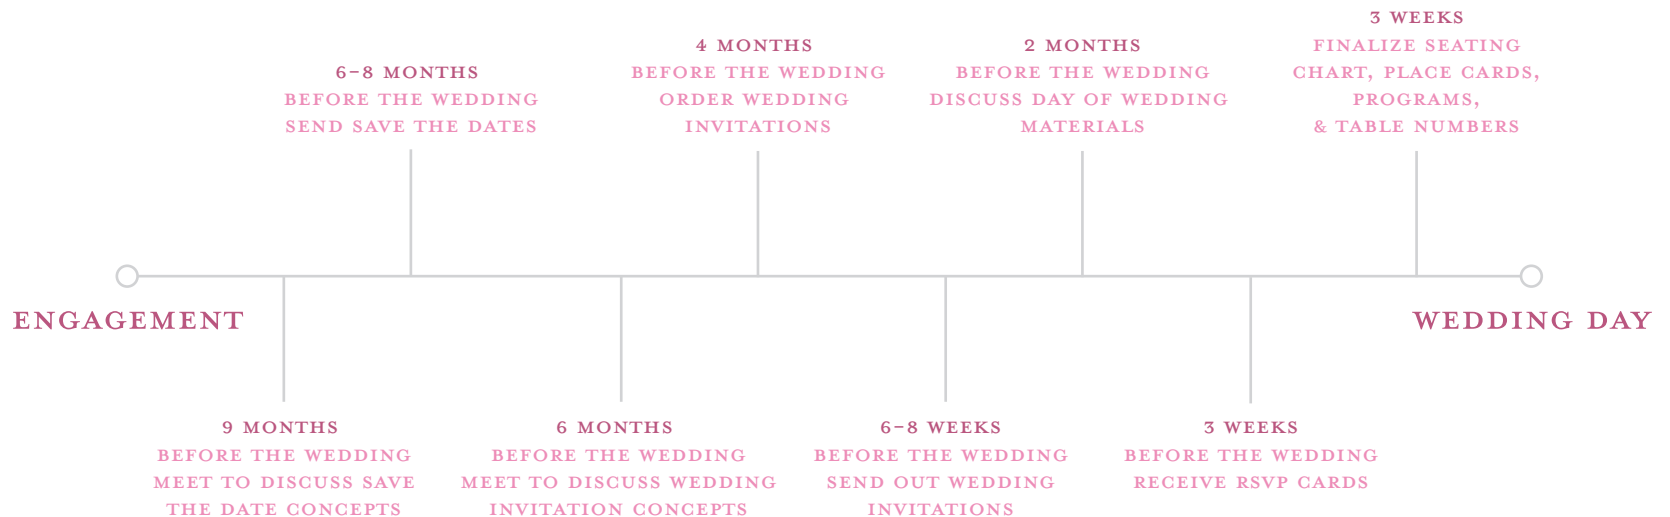

Wedding Stationary Timeline

IF YOU HAVE ANY QUESTIONS IN REGARDS TO THE TIMELINE,
PLEASE DON'T HESITATE TO CONTACT SARAH DULLE DESIGNS.

WWW.SARAHDULLE.COM | 513.746.0920 | DULLE.SARAH@GMAIL.COM